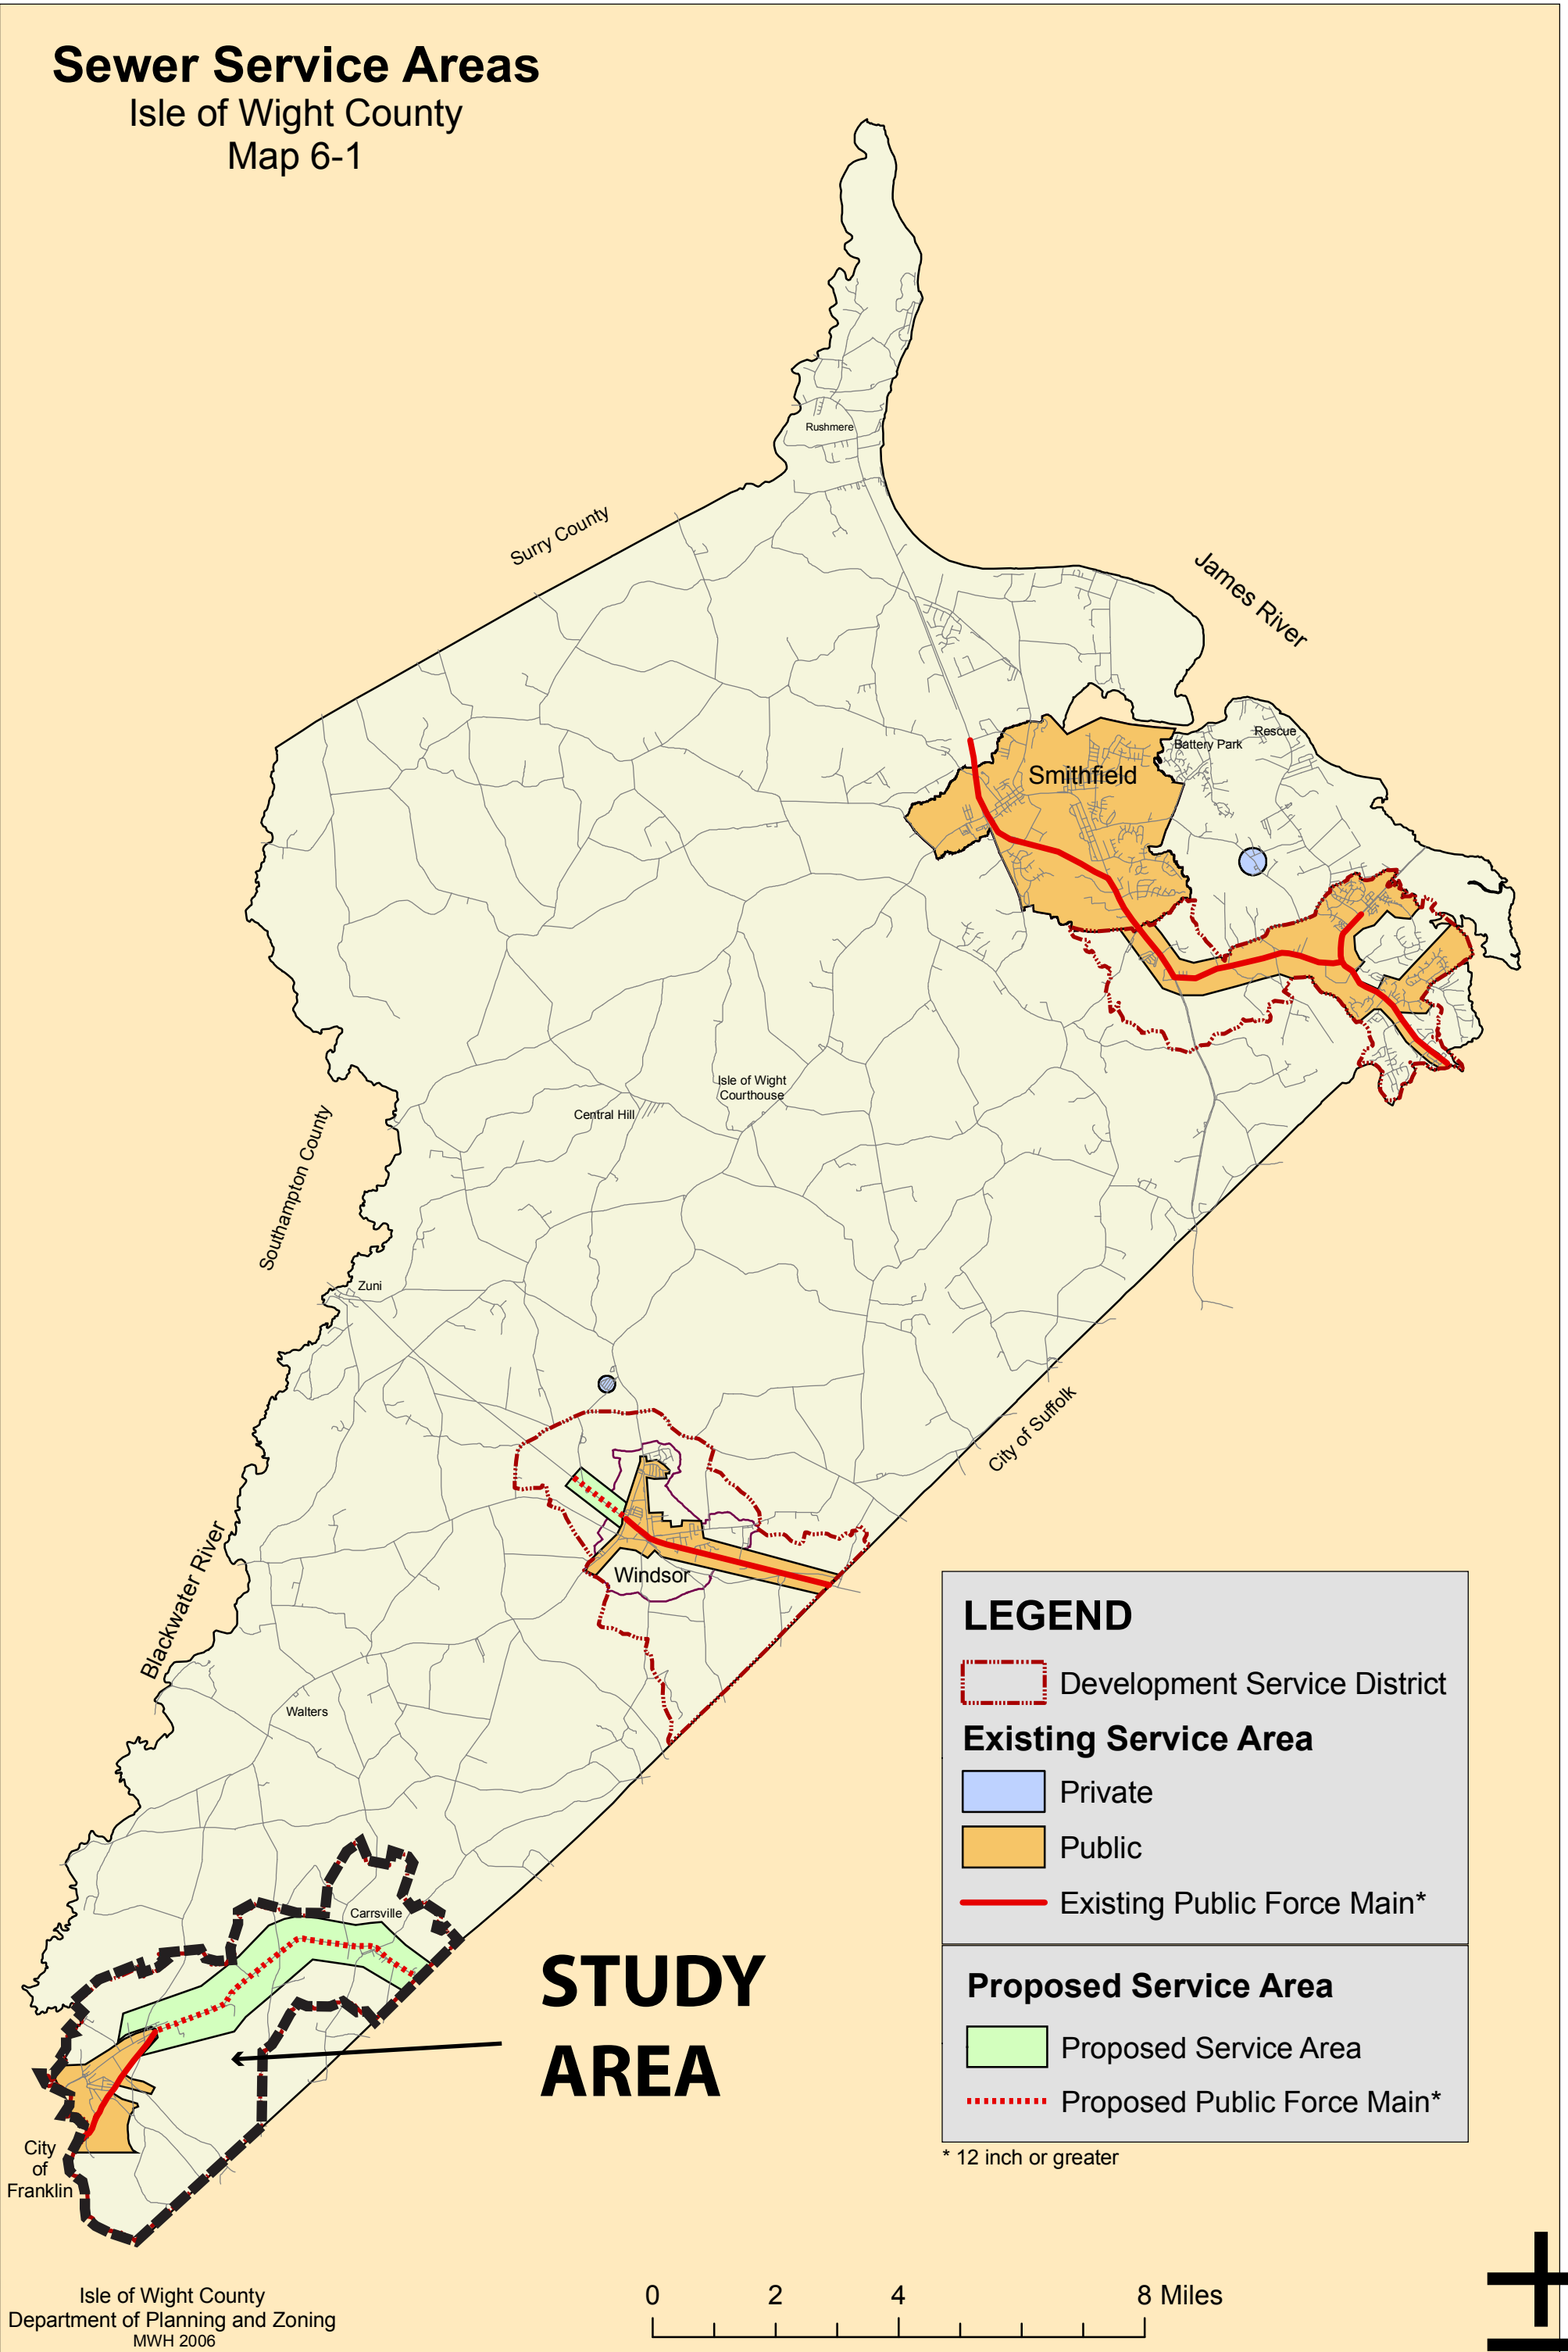

Sewer Service Areas

Isle of Wight County

Map 6-1

LEGEND

Development Service District

Existing Service Area

Private

Public

Existing Public Force Main*

Proposed Service Area

Proposed Service Area

Proposed Public Force Main*

* 12 inch or greater

STUDY AREA