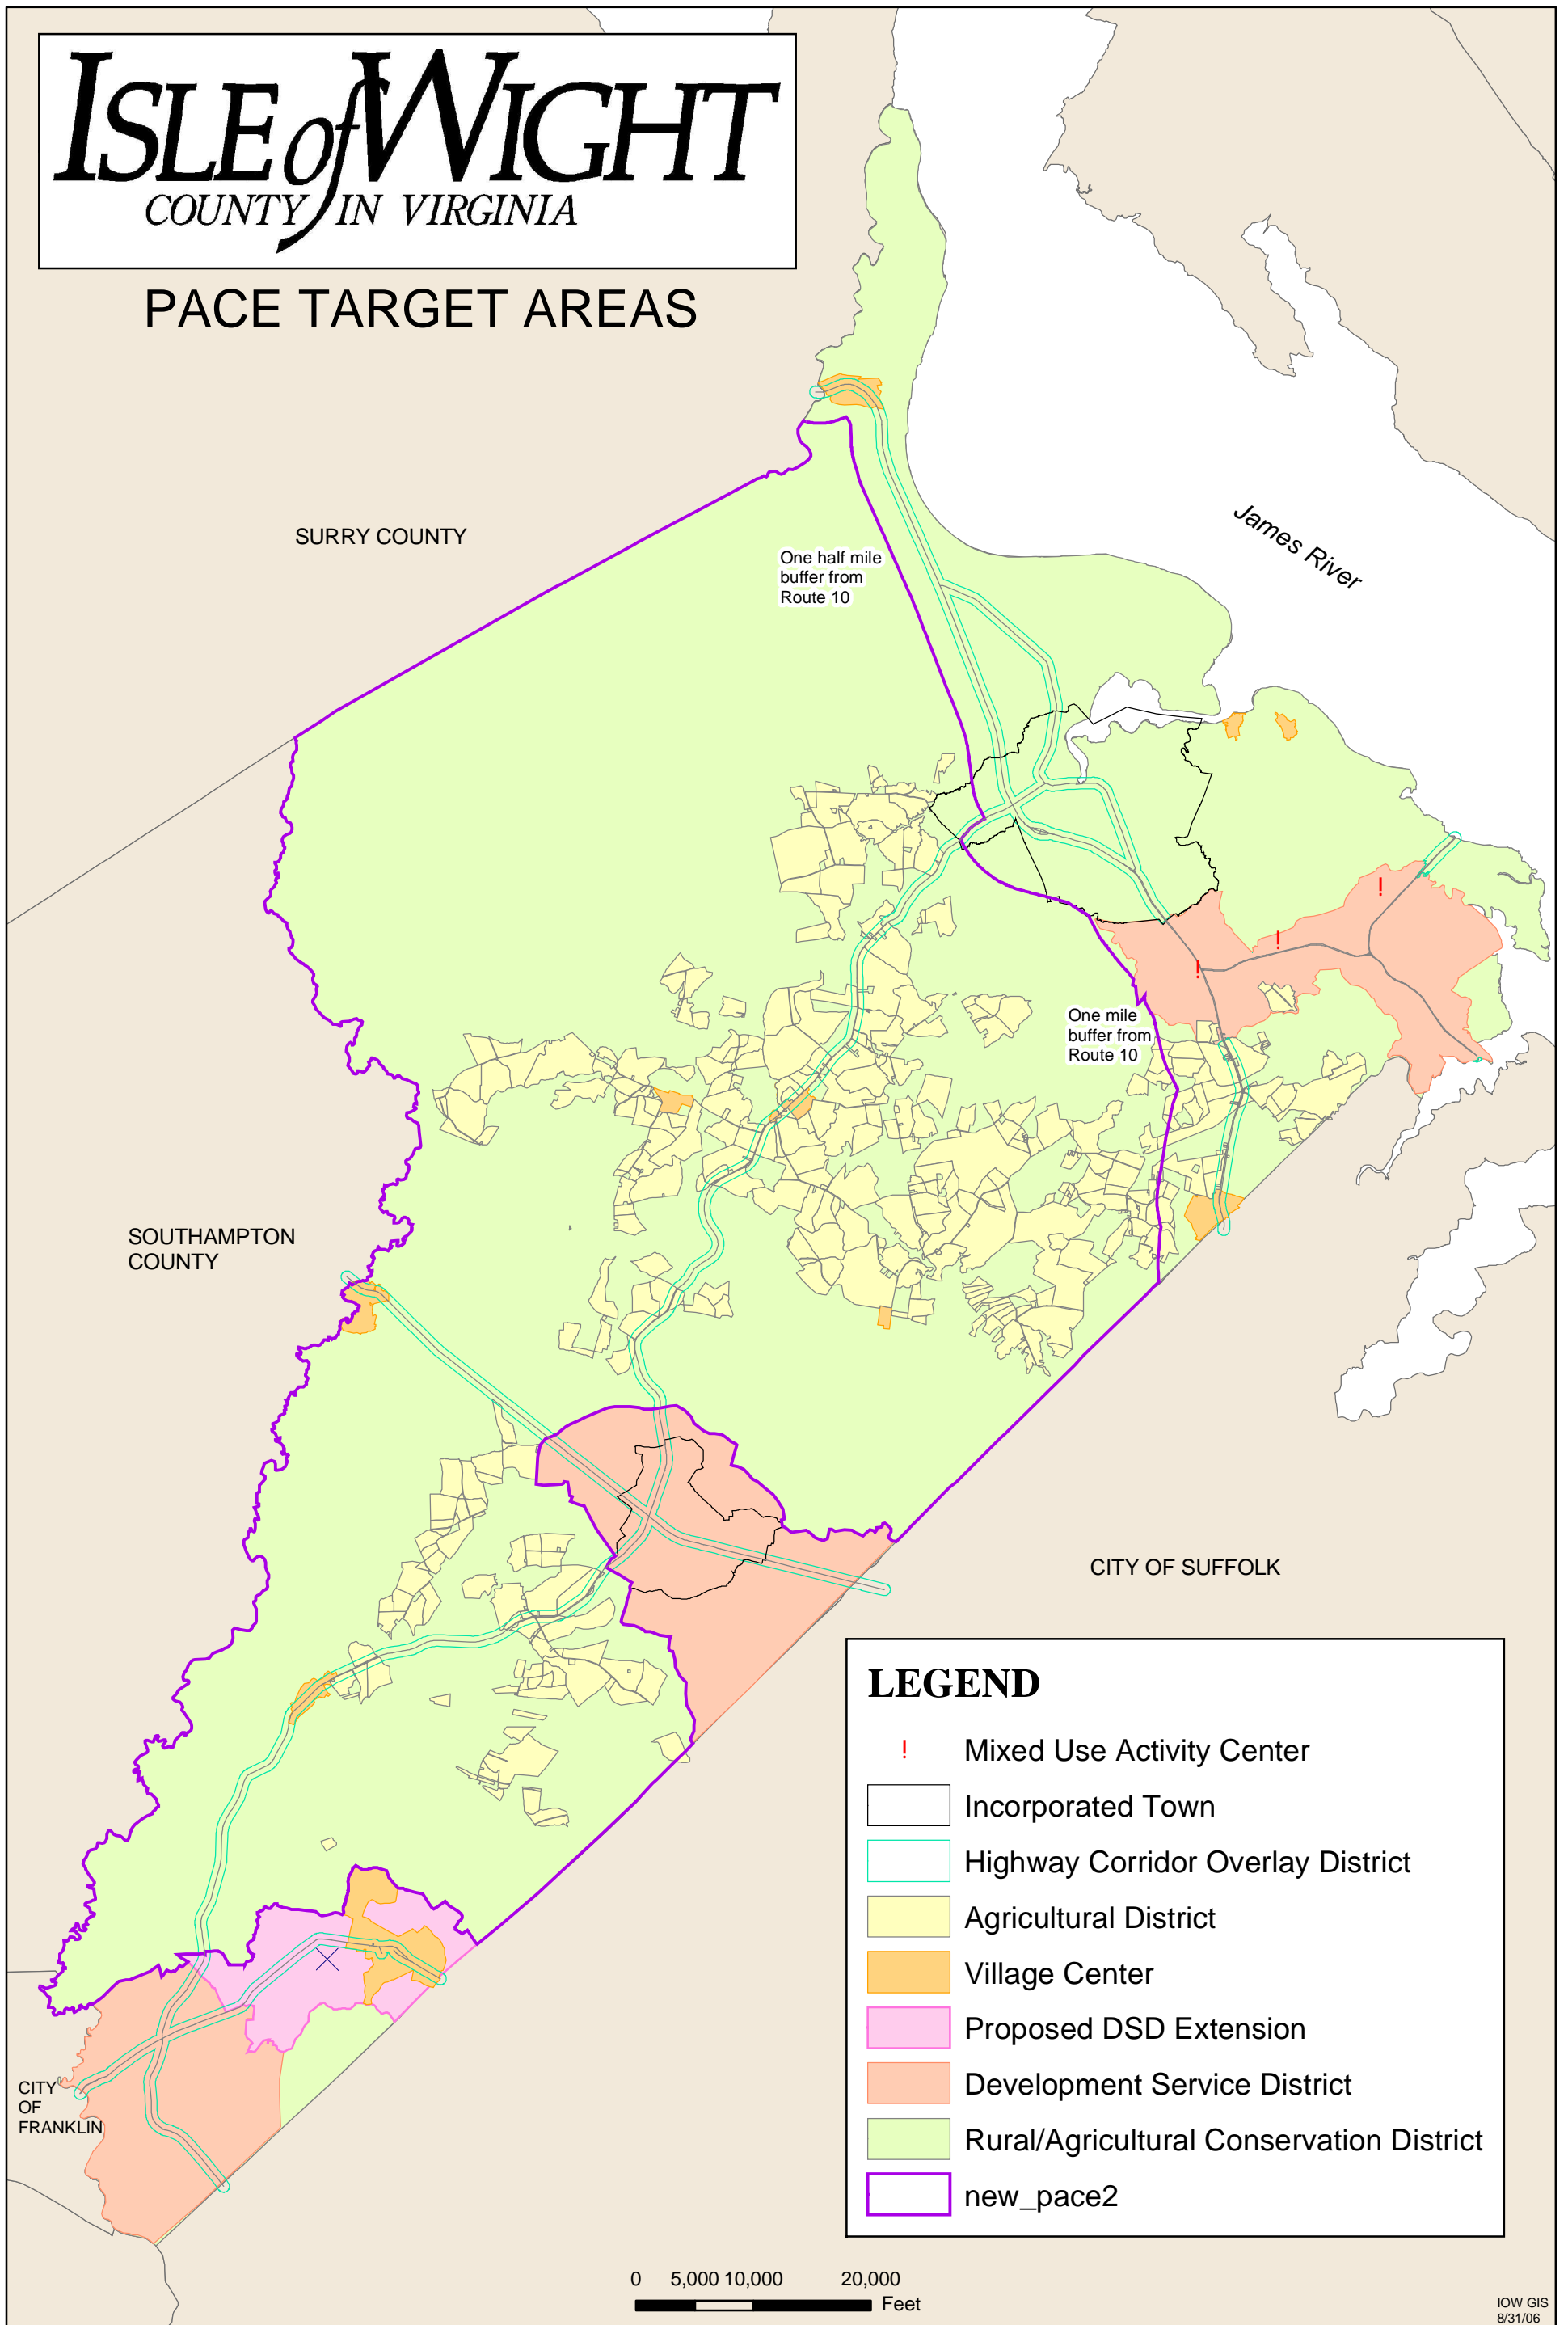

# ISLE of WIGHT

COUNTY IN VIRGINIA

## PACE TARGET AREAS

**LEGEND**

- ! Mixed Use Activity Center
- ▭ Incorporated Town
- ▭ Highway Corridor Overlay District
- ▭ Agricultural District
- ▭ Village Center
- ▭ Proposed DSD Extension
- ▭ Development Service District
- ▭ Rural/Agricultural Conservation District
- ▭ new\_pace2

0 5,000 10,000 20,000  
Feet